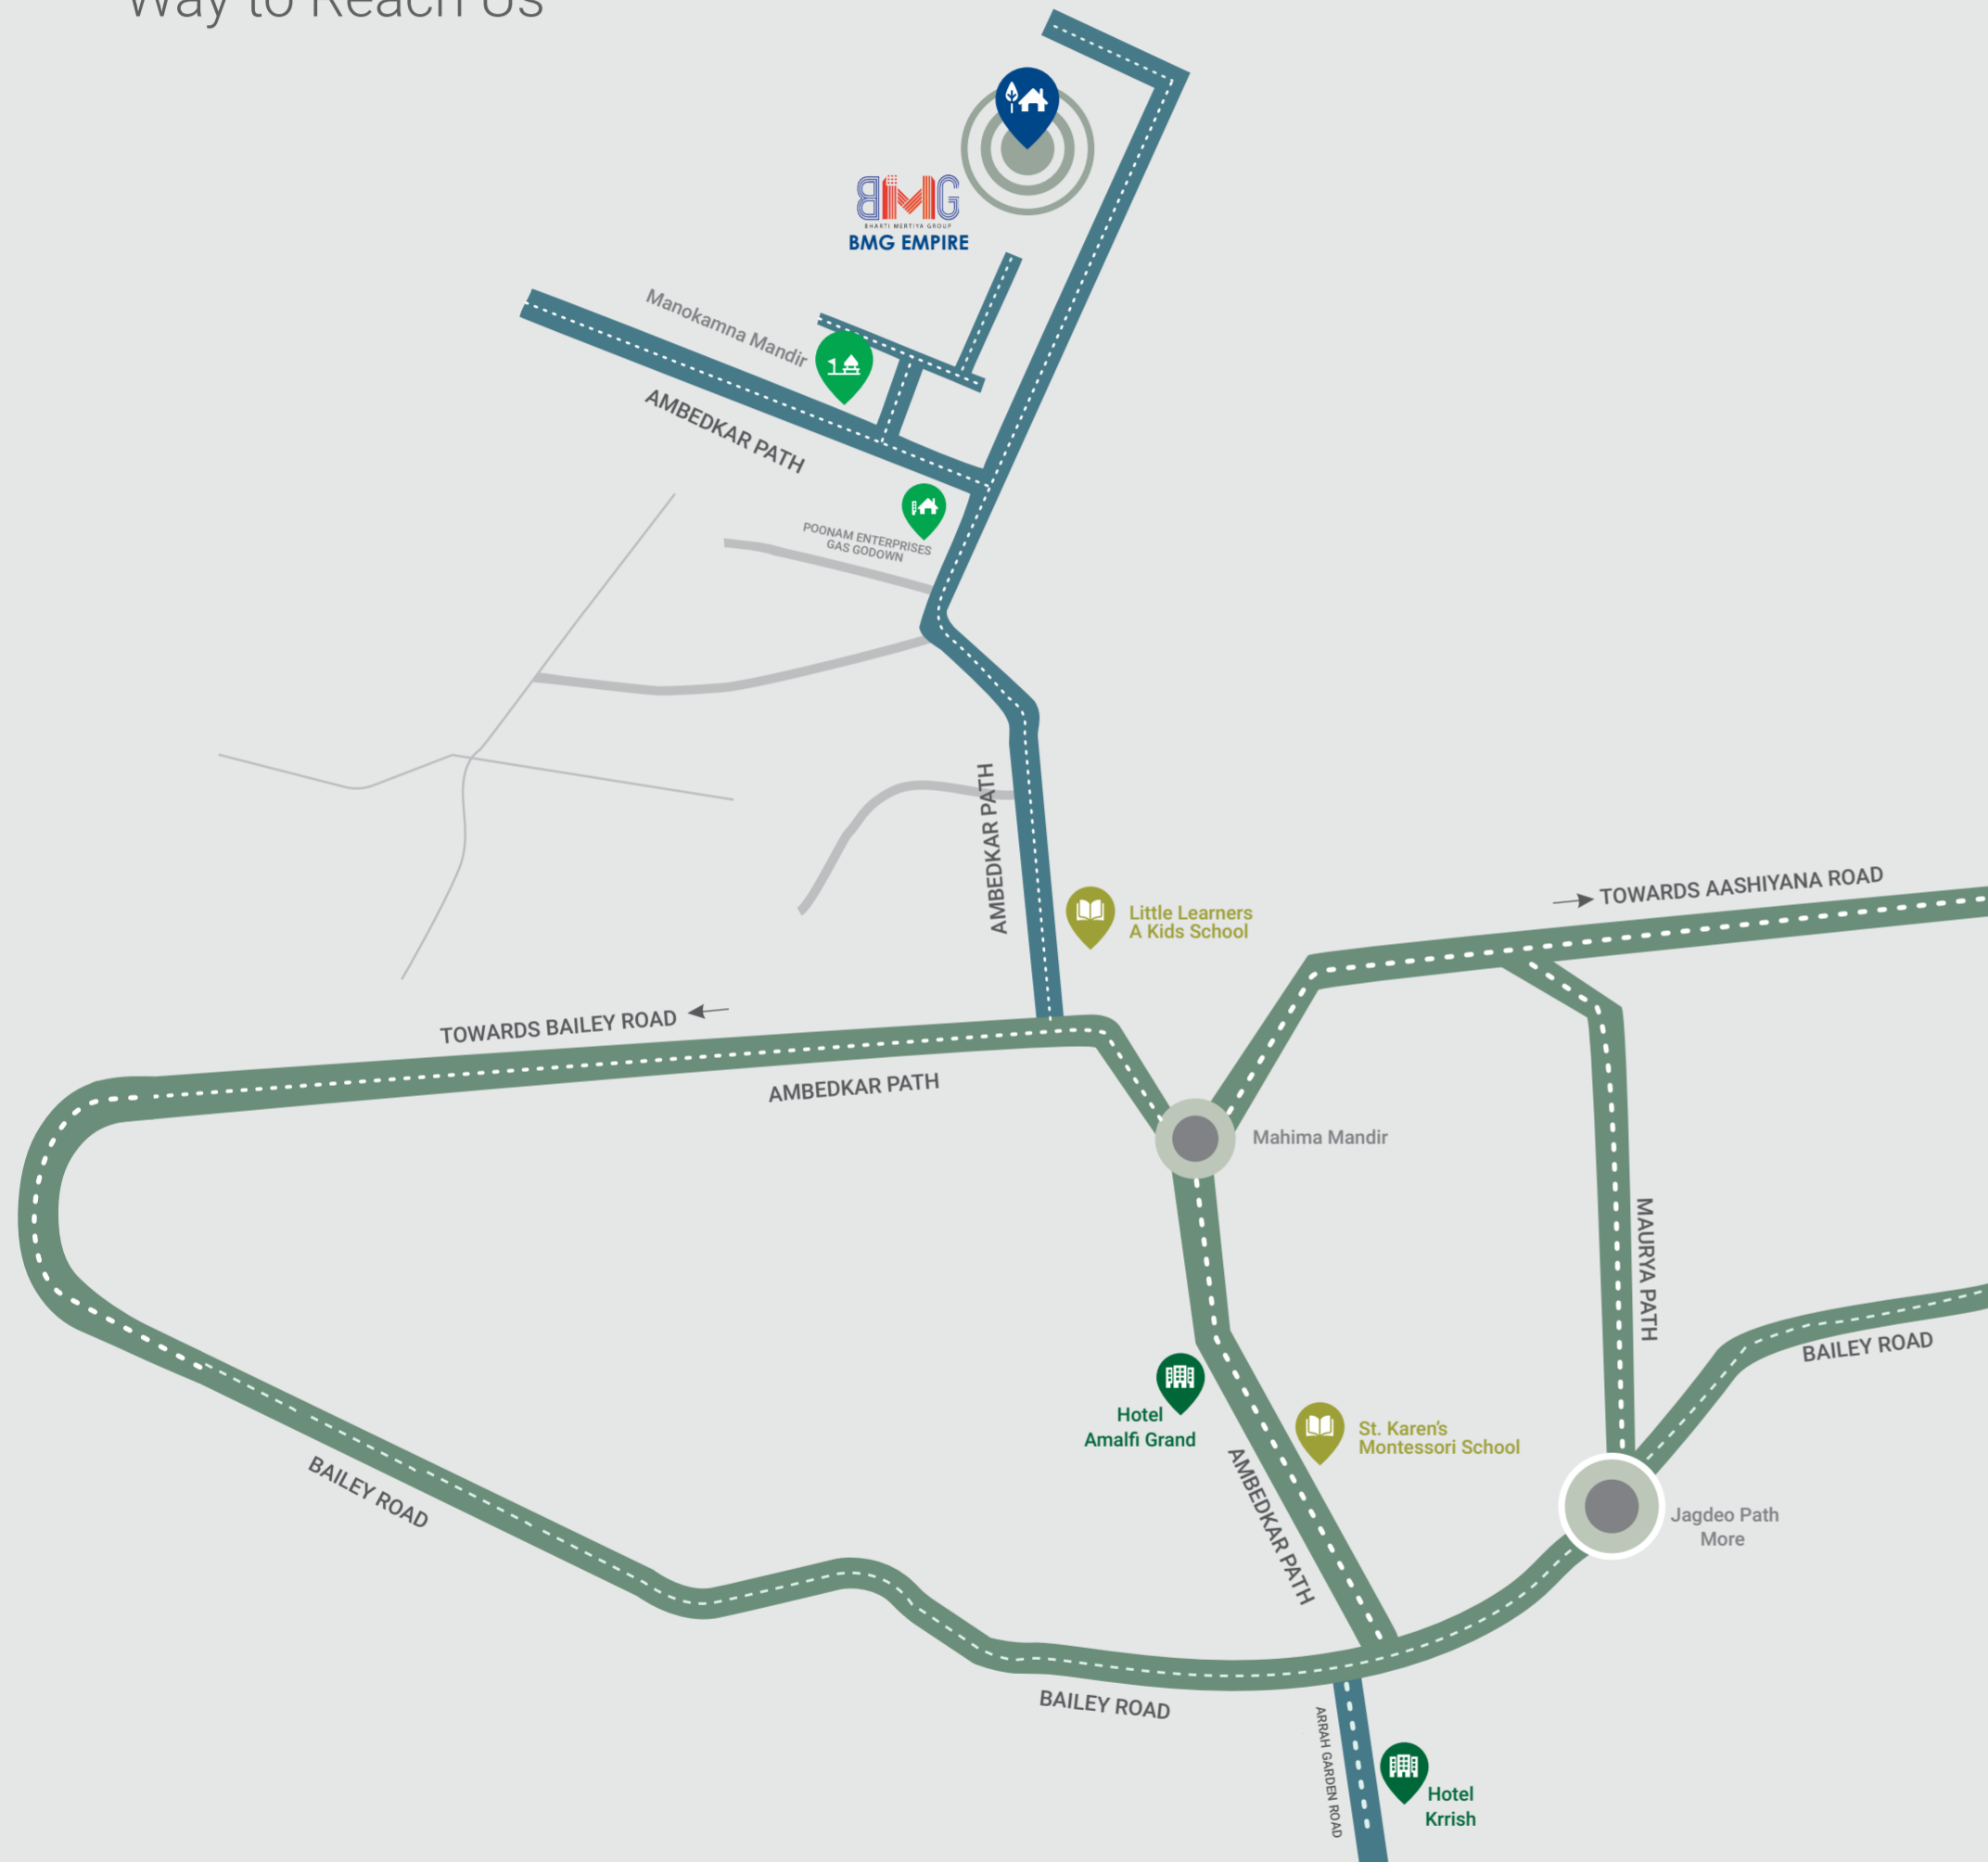

Location Map

Way to Reach Us

At Rukanpura, Near Manokamna Mandir, Ambedkar Path, Patna, Bihar | Contact No 1800 891 4054

BMG BHARTI MERTIYA
BHARTI MERTIYA GROUP GROUP

BMG EMPIRE

At Rukanpura

At Rukanpura, Near Manokamna Mandir, Ambedkar Path, Patna, Bihar | Contact No 1800 891 4054